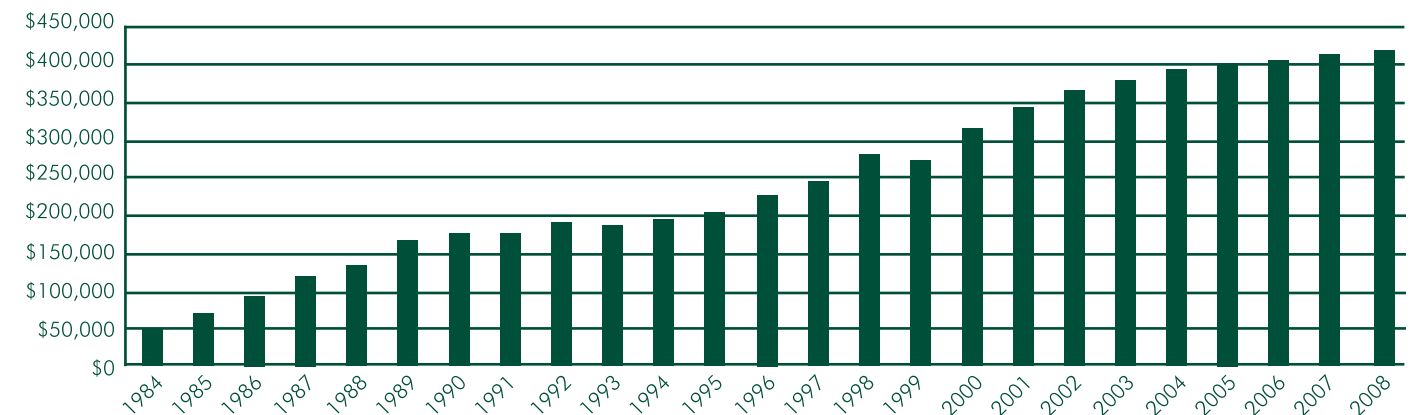

In 1984 the College began to make the transition from a two-year institution to a four-year institution, and it was then that this program adopted the name "Bridge Builders" program. It

was the desire that the FWB Church would help to bridge the gap in helping the College make the transition. To become a bridge builder an unrestricted gift of $100 or more is made to the College. Today, the program still carries the "Bridge Builder" name and concept with pride. The only difference is that today the FWB Church is helping to bridge the gap for students to have the opportunity to transform their lives. The annual dinners help to fund the $4 million given out in scholarships this year.

The College is grateful to those who have so prayerfully and faithfully supported this work over the years. It is these gifts that have made the difference in the lives of students and enabled the College to help students develop into the persons that they were created to be.

Jean F. Ackiss
Director of Church Support
(919) 658-7744 - jfackiss@moc.edu

Gifts from Bridge Builders 1984-2008

BOARD OF TRUSTEES

Mount Olive College looks to its Board of Trustees for leadership, support and guidance. Listed below are the names of those who served diligently in this capacity during the 2008-09 academic year.

Mr. C. Darrell Horne, Chair

Mrs. Jean M. Averette
The Honorable Billy J. Creech
Dr. De Wayne Eakes, Secretary
Mrs. Christine J. Greene
The Reverend H. Adrian Grubbs
Mr. Stanley C. Harrell
Mr. Carroll W. Hawkins
Mrs. Carolyn F. Jernigan
Mr. Gene T. Jernigan
Mr. Bobby Kenneth "Deacon" Jones

Mr. Bobby Kenneth "Ken" Jones II
Mr. Lloyd W. Jones, Jr.
Mr. Robert B. "Bob" Kornegay
Mr. Donnie E. Lassiter
Mrs. Jerilyn J. Lee
Mr. Charles L. McLawhorn, Jr.
Dr. Danny McPherson
Mr. Kenneth K. "Kenney" Moore
The Honorable Wendell H. Murphy
Mr. Charles W. Pittman III, Vice Chair
Mr. Emmett Judson Pope III
Mr. H. M. Poythress

Mr. Kim Quinn
Dr. Donald R. Ribeiro
Mr. Howard F. Scott
Mrs. Linda J. Staunch
Dr. Eugene M. Sumner
Mrs. Jane T. Tripp
Mr. Bobby Williamson
Mr. Earl W. Worley, Jr.

Honorary Trustees

Mr. L. Marvin Edwards, Jr.
Mr. Nathan H. Garner
Mr. William L. Hennessee, Jr.
Mr. E. J. Pope, Jr.
Dr. Nido R. Qubein

FWB Representative to the Board
The Reverend Charles L. Renfrow

Mission of Mount Olive College

To operate and maintain a private, church-affiliated college for the education of men and women that offers programs, including professional studies, that are rooted in the liberal arts tradition and provided in an environment nurtured by Christian values;

To maintain and support academic excellence through higher learning and higher values in a community made up of persons dedicated to the practice and advancement of Biblically based Christian ideals and Christ-centered living in all aspects of life;

To seek and require higher standards in providing relevant educational programs reflecting an emphasis on the personal growth of each student at places and times that enhance the possible.

Mount Olive College is a ministry of the Convention of Original Free Will Baptists.